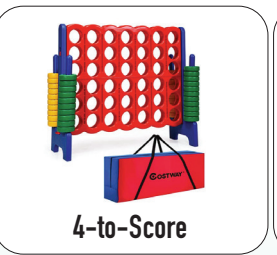

Soccer Tether Trainer

Volleyballs (x2)

Jump Ropes (2 pk)

Yoga Mats (x2)

Zero Gravity Lounge Chairs

TOYS/GAMES

Spike Ball

4-to-Score

Bocce Ball

Bucket Ball

Kubb

Giant Tic Tac Toe

Sand Castle Toys

Kan Jam

Cornhole

Rubber Horseshoes Set